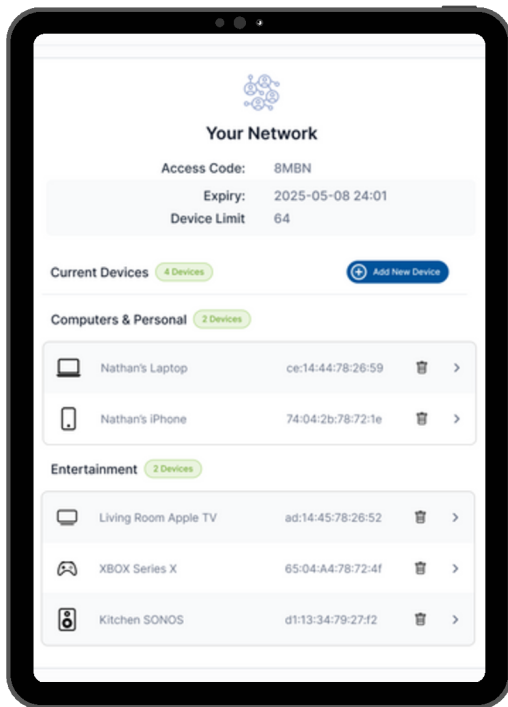

Easy-to-Use MDU Portal

TenantFi is our easy-to-use portal that allows users to add and remove devices, enable UPnP, forward ports, and more.

Give tenants the at-home experience they crave with TenantFi.